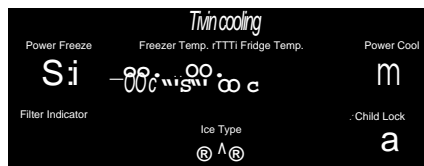

(
Thaw ()
Select (),

Select

J	
^	41 ii
^-----	

Power Freeze

Freezer Temp.

Fridge Temp.

Freezer Temp.

Ice Type

Fridge Temp.

Child Loci

Ice

Water

FREEZER TEMP ()

FRIDGE TEMP. ()

-14° -25°

POWER FREEZE ()

ICE TYPE ()

7° 1°

POWER COOL ()

CHILD LOCK ()

Child Lock ()

Ice Type ().

3

3