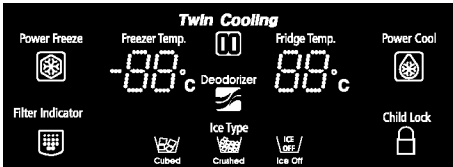

3

(CoolSeipct Zone)

Power Freeze

Freezer Temp.

Fridge Temp.

C

(CoolSelect Zone)

Power Freeze

Freezer Temp.

Fridge Temp.

Ice Type

Child Lock

Ice

Water

Freezer Temp. ()
 Fridge Temp. ()
 Quick Cool (), Thaw () Select ()
 CoolSelect Zone™.

Power Freeze • Power Freeze ()
 •
 • Power Freeze