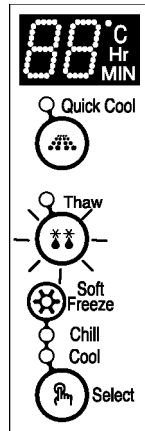

!8 ! 1 Zot

CoolSelect Zone™ ()

Select ()

1 Soft Freeze ()

- "Soft Freeze", -5 °

- "Soft Freeze"

Chill ()

- "Chill", -1 ° CoolSelect Zone™

- "Chill"

Cool ()

- "Cool",

- CoolSelect Zone™

CoolSelect Zone™ ()

"Quick Cool" ()

- Quick Cool CoolSelect Zone™.
- Quick Cool 1~3 , 60 "Quick Cool".
- CoolSelect Zone™ "Quick Cool".
- ("Quick Cool" "Cool").

(^2^

"Quick Cool",
CoolSelect Zone™.

"Thaw" ()

- "Thaw" CoolSelect Zone™
- CoolSelect Zone™ "Quick Cool".
- 4 , 6 , 10 12
- "Thaw" CoolSelect Zone™
- "Chill" (" ").
- "Thaw".
- (1 (2,5)).

	4	6	10	12
	400	600	800	1000