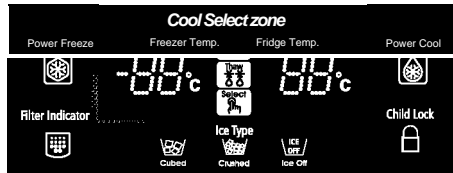

ICE TYPE ()

7° 1°

POWER COOL ()

CHILD LOCK ()

Child Lock ()

Ice Type ().

3

3

3

(CoolSeipct Zone)

Power Freeze

Freezer Temp.

Fridge Temp.

C

(CoolSelect Zone)

Power Freeze

Freezer Temp.

Fridge Temp.

Ice Type

Child Lock

Ice

Water

Freezer Temp. ()
 Fridge Temp. ()
 Quick Cool (), Thaw () Select ()
 CoolSelect Zone™.

Power Freeze • Power Freeze ()
 •
 • Power Freeze