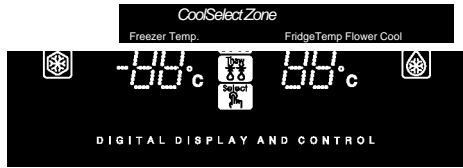

Freezer Temp.

Fridge Temp.

Ice Type

Child Lock

Ice

Water

Freezer Temp. ()
 Fridge Temp. ()
 Quick Cool (), Thaw () Select ()
 CoolSelect Zone™.

Power Freeze • Power Freeze ()
 •
 • Power Freeze