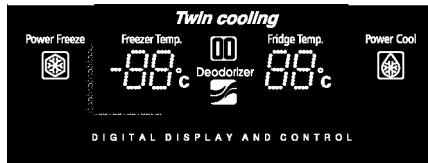

(
Thaw ()
Select (),

Select

J	
^	41 ii
^-----	

Power Freeze

Freezer Temp.

Fridge Temp.

Freezer Temp.

Ice Type

Fridge Temp.

Child Loci

Ice

Water

FREEZER TEMP ()

FRIDGE TEMP. ()

-14° -25°

POWER FREEZE ()