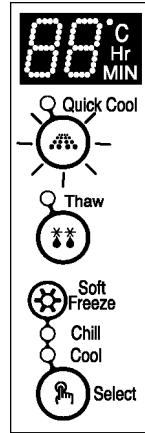

!8 ! 1 Zot

CoolSelect Zone™ ()

Select ()

1 Soft Freeze ()

- "Soft Freeze", -5 °

- "Soft Freeze"

Chill ()

- "Chill", -1 ° CoolSelect Zone™

- "Chill"

Cool ()

- "Cool",

- CoolSelect Zone™

CoolSelect Zone™ ()

"Quick Cool" ()

- Quick Cool CoolSelect Zone™.
- Quick Cool 1~3 , 60 "Quick Cool".
- CoolSelect Zone™ "Quick Cool".
- ("Quick Cool" "Cool").

(^2^

"Quick Cool",
CoolSelect Zone™.

"Thaw" ()

- "Thaw" CoolSelect Zone™
- CoolSelect Zone™ "Quick Cool".
- 4 , 6 , 10 12
- "Thaw" CoolSelect Zone™
- "Chill" (" ").
- "Thaw".
- (1 (2,5)).

	4	6	10	12
	400	600	800	1000